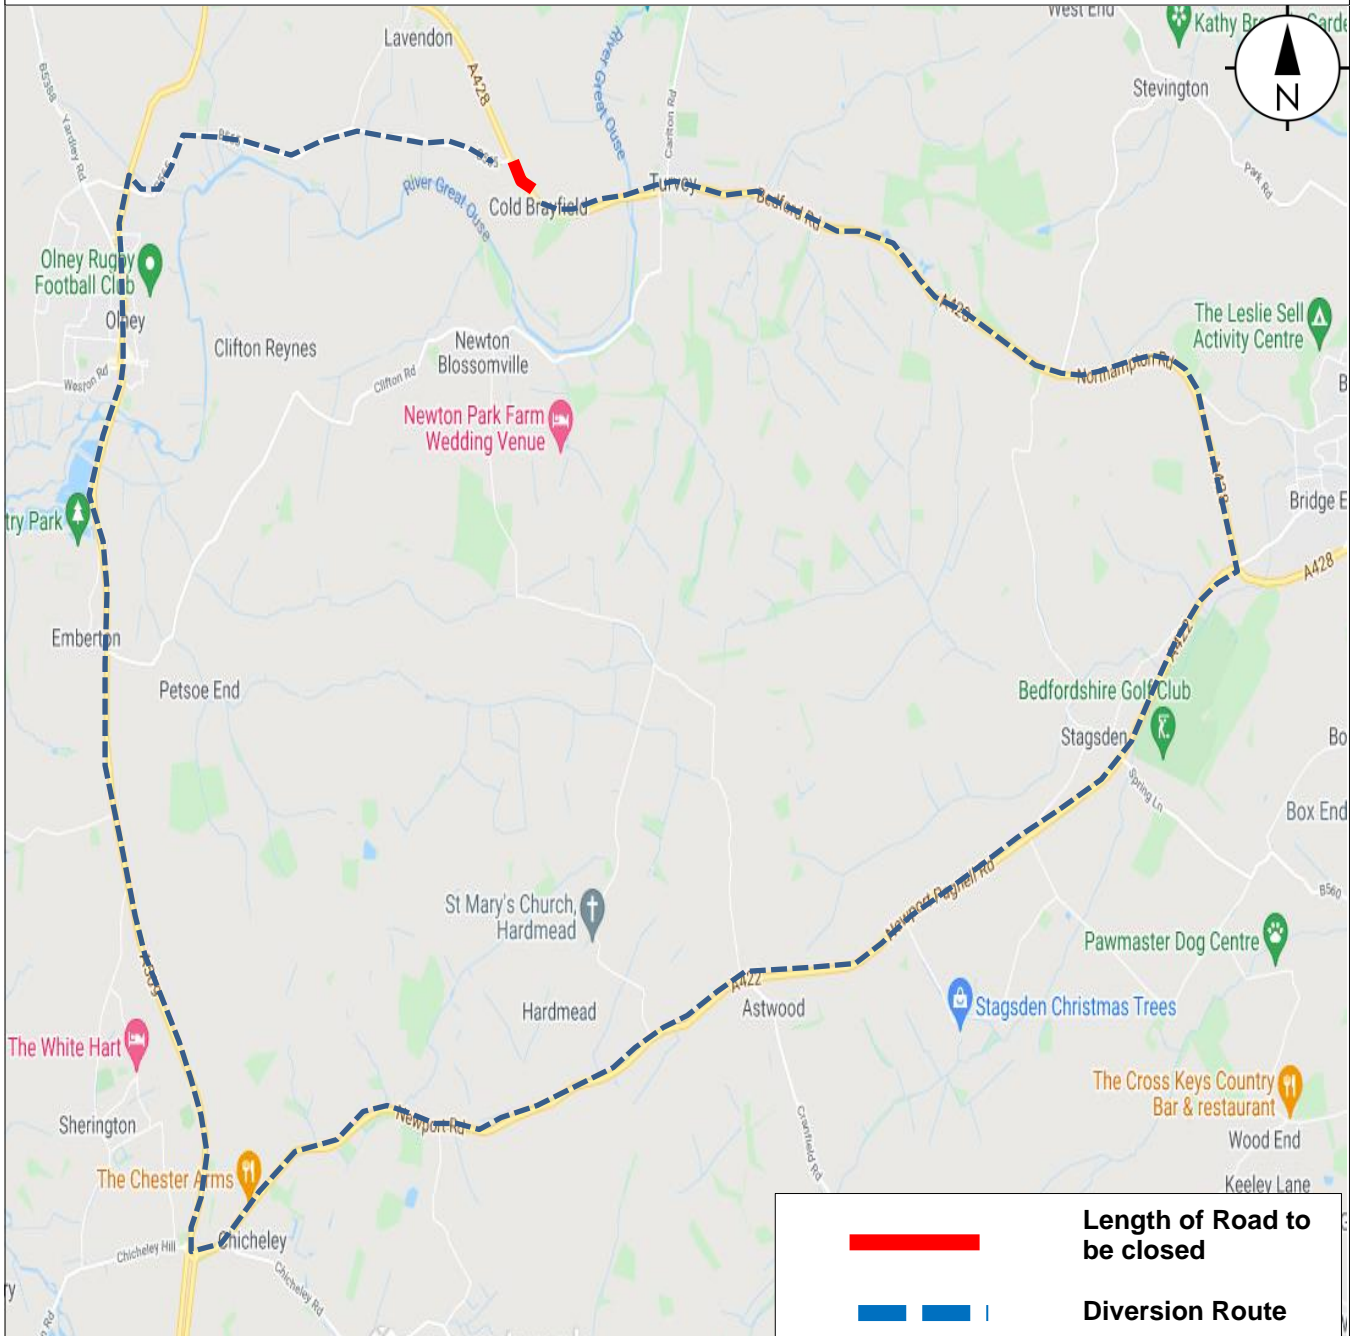

# MAP FOR ORDER

Map referred to in the Council of the Borough of Milton Keynes (Various Roads in Cold Brayfield, Heelands, Hanslope, Castlethorpe, Bletchley, Medbourne and Kiln Farm) (Temporary Closure) Order 2022.

Bedford Road, Cold Brayfield

This map is not to scale

The common seal of the Council of the Borough of Milton Keynes was hereunto affixed in the presence of:

.....  
**HEAD OF LEGAL SERVICES**